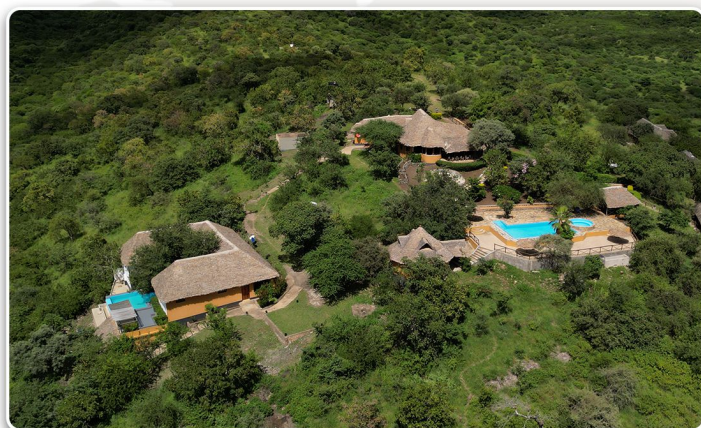

Arusha , Mto wa Mbu

Your Gateway to the Splendor of Tanzania.

Discover Serenity at Morona View Lodge.

WHY SHOULD CHOOSE US?

Morona View Lodge – Stunning beauty, luxury stays, total privacy, and exceptional service for an unforgettable Tanzanian escape.

www.moronaviewlodge.com

OUR ROOMS

Nestled amongst the peaks

Double / Twin room

Start at USD \$239 / night

Family / Triple room

Start at USD \$329 / night

ESCAPE TO TRANQUILITY

Discover Serenity at Morona View Lodge.

- ✓ A tranquil atmosphere for relaxation
- ✓ Stunning views of Tanzania's natural beauty
- ✓ Comfortable and spacious accommodations
- ✓ Friendly and attentive service
- ✓ Delicious meals with local ingredients

Restaurant

24h Reception

Free Wi-Fi

Warm hospitality, modern amenities, and unforgettable views at Morona View Lodge. Escape to Morona View Lodge in the beautiful Morona Valley. Perfect for any getaway.

MORONA VIEW LODGE